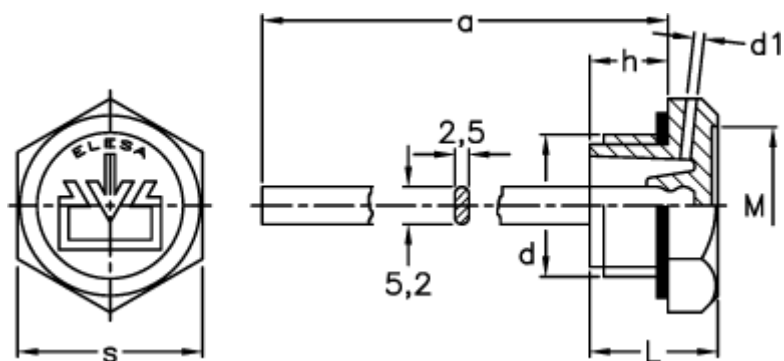

# Data Sheet

Article number: 2311059595

Description: E+G Oil fill plug, w/breather hole  
TCDF.1 1/4+a, black

## Measures

a	= 195
d	= G 1 1/4
d1	= 2
h	= 14
L	= 24
M	= 38.0
s	= 46
Tightening torque N m = 15 til 18	